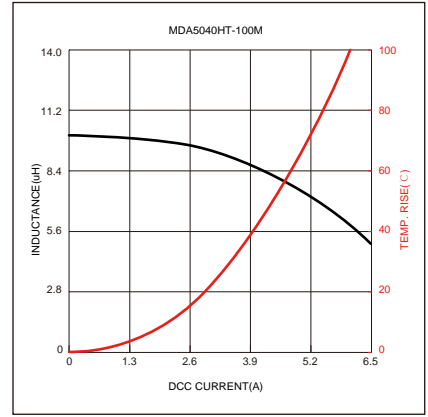

Typical Electrical Characteristics:

Reel Dimension: [mm]

Packaging Quantity: