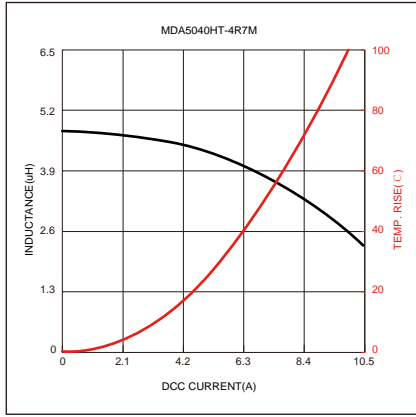

Typical Electrical Characteristics:

Reel Dimension: [mm]

Packaging Quantity: