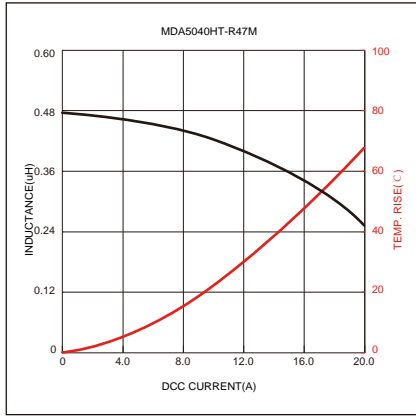

Typical Electrical Characteristics:

Reel Dimension: [mm]

Packaging Quantity: