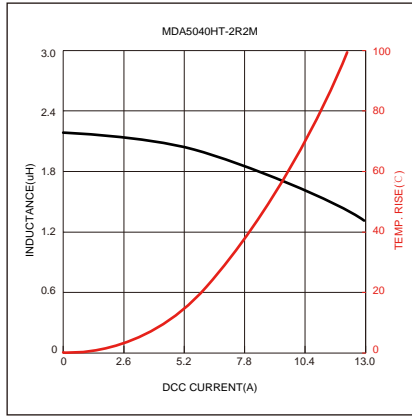

Typical Electrical Characteristics:

Reel Dimension: [mm]

Packaging Quantity: