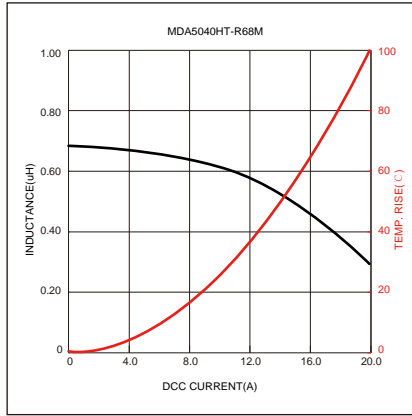

Typical Electrical Characteristics:

Reel Dimension: [mm]

Packaging Quantity: