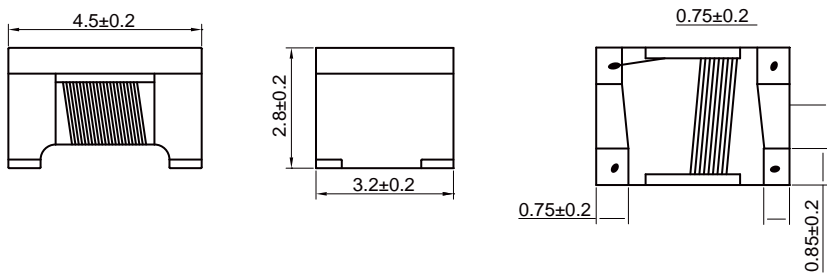

Common Mode Filter Size 4532

Dimensions: [mm]

Land Pattern: [mm]

Electrical Properties:

Typical Electrical Characteristics:

Peel force of top cover tape:

Reel Dimension : [mm]