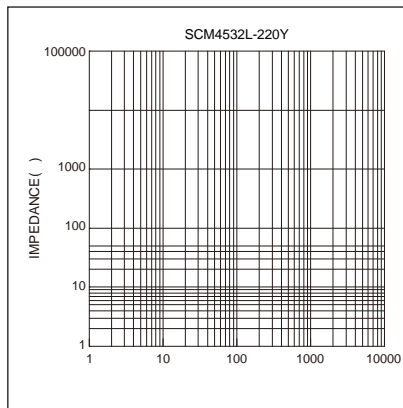

Common Mode Filter Size 4532

Dimensions: [mm]

Land Pattern: [mm]

Electrical Properties:

Typical Electrical Characteristics:

Peel force of top cover tape:

Reel Dimension : [mm]