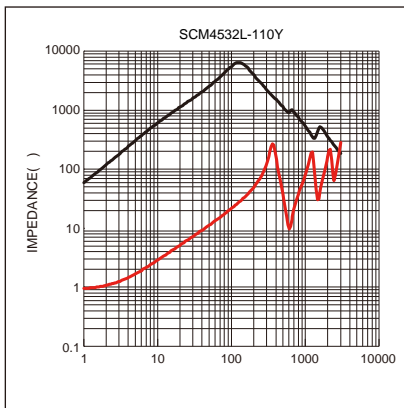

Common Mode Filter Size 4532

Dimensions: [mm]

Land Pattern: [mm]

Electrical Properties:

Typical Electrical Characteristics:

Peel force of top cover tape:

Reel Dimension : [mm]