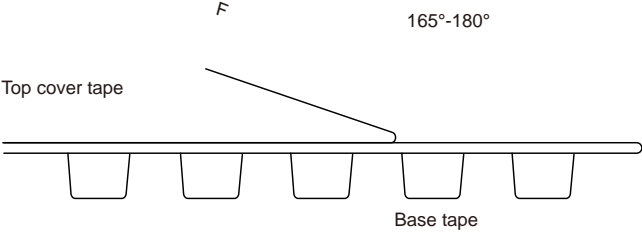

Common Mode Filter Size 4532

Dimensions: [mm]

Land Pattern: [mm]

Electrical Properties:

Typical Electrical Characteristics:

Peel force of top cover tape:

Reel Dimension : [mm]